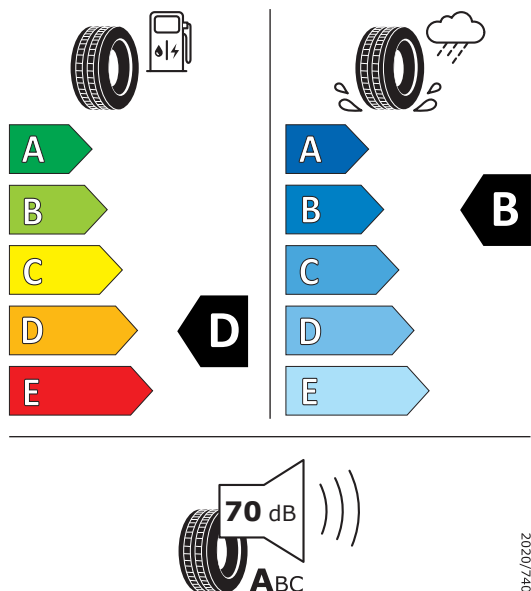

PIRELLI 27878

295/30ZR20 (101Y) XL C1

Product Information Sheet Delegated Regulation (EU) 2020/740

Supplier name	PIRELLI
Commercial name	PZERO
Tyre type identifier	27878
Tyre size designation	295/30ZR20
Load-capacity index	101
Speed category symbol	(Y)
Fuel efficiency class	D
Wet grip class	B
External rolling noise class	A
External rolling noise value	70 dB
Severe snow tyre	No
Ice tyre	No
Date of start of production	09/17
Date of end of production	-
Load version	XL
Additional information	

Information according to Regulation (EU) 2020/740:

Actual fuel savings and road safety depend heavily on the behaviour of drivers. Eco-driving can significantly reduce fuel consumption. Tyre pressure needs to be regularly checked to optimise fuel efficiency and wet grip. Stopping distances must always be respected.

PIRELLI 27879

255/35ZR20 (97Y) XL C1

Product Information Sheet

Delegated Regulation (EU) 2020/740

Supplier name	PIRELLI
Commercial name	PZERO
Tyre type identifier	27879
Tyre size designation	255/35ZR20
Load-capacity index	97
Speed category symbol	(Y)
Fuel efficiency class	D
Wet grip class	B
External rolling noise class	A
External rolling noise value	70 dB
Severe snow tyre	No
Ice tyre	No
Date of start of production	09/17
Date of end of production	-
Load version	XL
Additional information	

PIRELLI 27877

285/30ZR20 (99Y) XL C1

Product Information Sheet

Delegated Regulation (EU) 2020/740

Supplier name	PIRELLI
Commercial name	PZERO
Tyre type identifier	27877
Tyre size designation	285/30ZR20
Load-capacity index	99
Speed category symbol	(Y)
Fuel efficiency class	D
Wet grip class	B
External rolling noise class	A
External rolling noise value	70 dB
Severe snow tyre	No
Ice tyre	No
Date of start of production	09/17
Date of end of production	-
Load version	XL
Additional information	