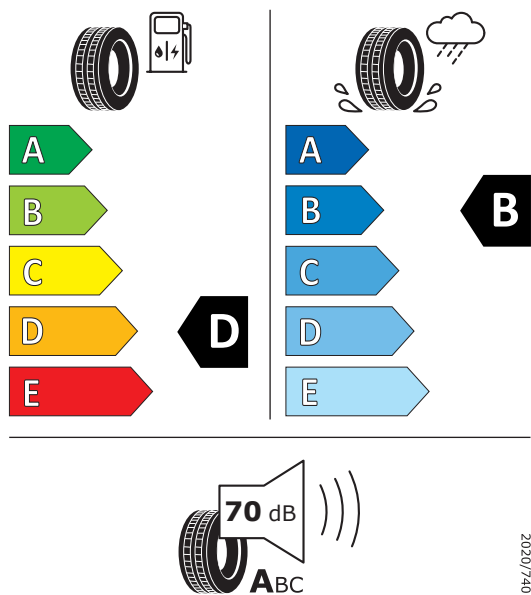

PIRELLI 27878

295/30ZR20 (101Y) XL C1

Product Information Sheet Delegated Regulation (EU) 2020/740

Supplier name	PIRELLI
Commercial name	PZERO
Tyre type identifier	27878
Tyre size designation	295/30ZR20
Load-capacity index	101
Speed category symbol	(Y)
Fuel efficiency class	D
Wet grip class	B
External rolling noise class	A
External rolling noise value	70 dB
Severe snow tyre	No
Ice tyre	No
Date of start of production	09/17
Date of end of production	-
Load version	XL
Additional information	

Information according to Regulation (EU) 2020/740:

Actual fuel savings and road safety depend heavily on the behaviour of drivers. Eco-driving can significantly reduce fuel consumption. Tyre pressure needs to be regularly checked to optimise fuel efficiency and wet grip. Stopping distances must always be respected.

PIRELLI 27879

255/35ZR20 (97Y) XL C1

Product Information Sheet

Delegated Regulation (EU) 2020/740

Supplier name	PIRELLI
Commercial name	PZERO
Tyre type identifier	27879
Tyre size designation	255/35ZR20
Load-capacity index	97
Speed category symbol	(Y)
Fuel efficiency class	D
Wet grip class	B
External rolling noise class	A
External rolling noise value	70 dB
Severe snow tyre	No
Ice tyre	No
Date of start of production	09/17
Date of end of production	-
Load version	XL
Additional information	

PIRELLI 27877

285/30ZR20 (99Y) XL C1

Product Information Sheet

Delegated Regulation (EU) 2020/740

Supplier name	PIRELLI
Commercial name	PZERO
Tyre type identifier	27877
Tyre size designation	285/30ZR20
Load-capacity index	99
Speed category symbol	(Y)
Fuel efficiency class	D
Wet grip class	B
External rolling noise class	A
External rolling noise value	70 dB
Severe snow tyre	No
Ice tyre	No
Date of start of production	09/17
Date of end of production	-
Load version	XL
Additional information	