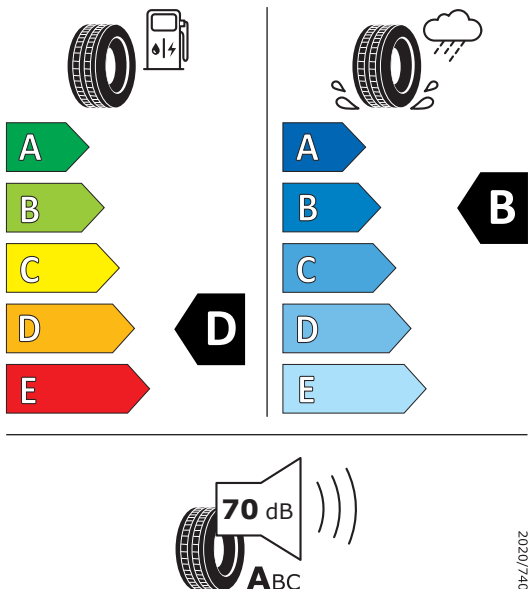

PIRELLI 27879

255/35ZR20 (97Y) XL C1

Product Information Sheet

Delegated Regulation (EU) 2020/740

Supplier name	PIRELLI
Commercial name	PZERO
Tyre type identifier	27879
Tyre size designation	255/35ZR20
Load-capacity index	97
Speed category symbol	(Y)
Fuel efficiency class	D
Wet grip class	B
External rolling noise class	A
External rolling noise value	70 dB
Severe snow tyre	No
Ice tyre	No
Date of start of production	09/17
Date of end of production	-
Load version	XL
Additional information	

PIRELLI 27878

295/30ZR20 (101Y) XL C1

Product Information Sheet Delegated Regulation (EU) 2020/740

Supplier name	PIRELLI
Commercial name	PZERO
Tyre type identifier	27878
Tyre size designation	295/30ZR20
Load-capacity index	101
Speed category symbol	(Y)
Fuel efficiency class	D
Wet grip class	B
External rolling noise class	A
External rolling noise value	70 dB
Severe snow tyre	No
Ice tyre	No
Date of start of production	09/17
Date of end of production	-
Load version	XL
Additional information	

PIRELLI 27877

285/30ZR20 (99Y) XL C1

Product Information Sheet

Delegated Regulation (EU) 2020/740

Supplier name	PIRELLI
Commercial name	PZERO
Tyre type identifier	27877
Tyre size designation	285/30ZR20
Load-capacity index	99
Speed category symbol	(Y)
Fuel efficiency class	D
Wet grip class	B
External rolling noise class	A
External rolling noise value	70 dB
Severe snow tyre	No
Ice tyre	No
Date of start of production	09/17
Date of end of production	-
Load version	XL
Additional information	