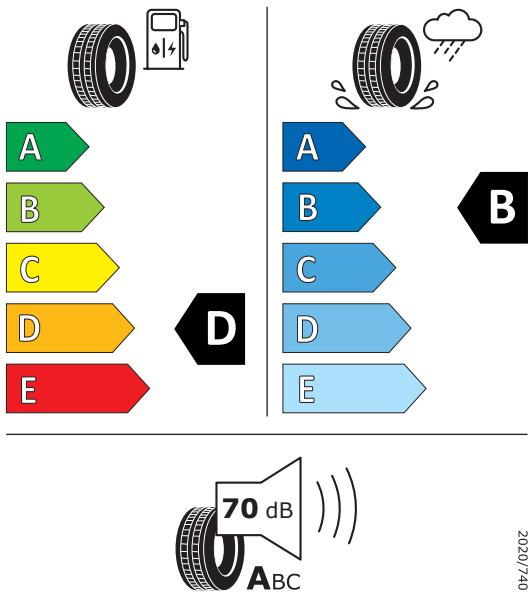

PIRELLI 27879

255/35ZR20 (97Y) XL C1

Product Information Sheet

Delegated Regulation (EU) 2020/740

Supplier name	PIRELLI
Commercial name	PZERO
Tyre type identifier	27879
Tyre size designation	255/35ZR20
Load-capacity index	97
Speed category symbol	(Y)
Fuel efficiency class	D
Wet grip class	B
External rolling noise class	A
External rolling noise value	70 dB
Severe snow tyre	No
Ice tyre	No
Date of start of production	09/17
Date of end of production	-
Load version	XL
Additional information	

PIRELLI 27878

295/30ZR20 (101Y) XL C1

Product Information Sheet Delegated Regulation (EU) 2020/740

Supplier name	PIRELLI
Commercial name	PZERO
Tyre type identifier	27878
Tyre size designation	295/30ZR20
Load-capacity index	101
Speed category symbol	(Y)
Fuel efficiency class	D
Wet grip class	B
External rolling noise class	A
External rolling noise value	70 dB
Severe snow tyre	No
Ice tyre	No
Date of start of production	09/17
Date of end of production	-
Load version	XL
Additional information	

PIRELLI 27877

285/30ZR20 (99Y) XL C1

Product Information Sheet

Delegated Regulation (EU) 2020/740

Supplier name	PIRELLI
Commercial name	PZERO
Tyre type identifier	27877
Tyre size designation	285/30ZR20
Load-capacity index	99
Speed category symbol	(Y)
Fuel efficiency class	D
Wet grip class	B
External rolling noise class	A
External rolling noise value	70 dB
Severe snow tyre	No
Ice tyre	No
Date of start of production	09/17
Date of end of production	-
Load version	XL
Additional information	