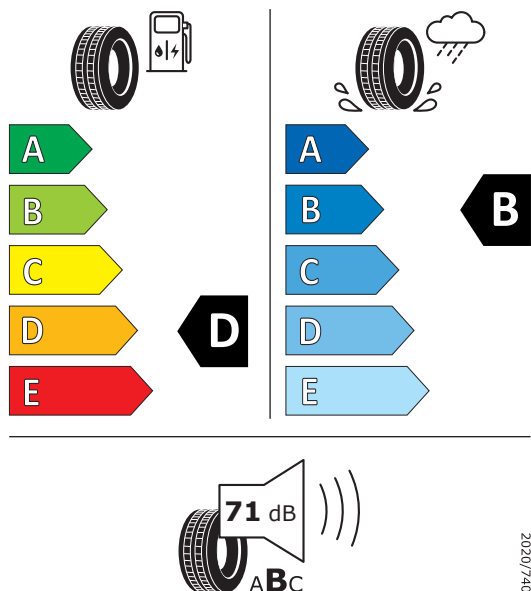

PIRELLI 39385

255/30ZR20 (92Y) XL C1

Product Information Sheet

Delegated Regulation (EU) 2020/740

Supplier name	PIRELLI
Commercial name	PZERO
Tyre type identifier	39385
Tyre size designation	255/30ZR20
Load-capacity index	92
Speed category symbol	(Y)
Fuel efficiency class	D
Wet grip class	B
External rolling noise class	A
External rolling noise value	70 dB
Severe snow tyre	No
Ice tyre	No
Date of start of production	12/20
Date of end of production	-
Load version	XL
Additional information	

PIRELLI 39386

265/30ZR20 (94Y) XL C1

Product Information Sheet

Delegated Regulation (EU) 2020/740

Supplier name	PIRELLI
Commercial name	PZERO
Tyre type identifier	39386
Tyre size designation	265/30ZR20
Load-capacity index	94
Speed category symbol	(Y)
Fuel efficiency class	D
Wet grip class	B
External rolling noise class	B
External rolling noise value	71 dB
Severe snow tyre	No
Ice tyre	No
Date of start of production	08/20
Date of end of production	-
Load version	XL
Additional information	

Information according to Regulation (EU) 2020/740:

Actual fuel savings and road safety depend heavily on the behaviour of drivers. Eco-driving can significantly reduce fuel consumption. Tyre pressure needs to be regularly checked to optimise fuel efficiency and wet grip. Stopping distances must always be respected.