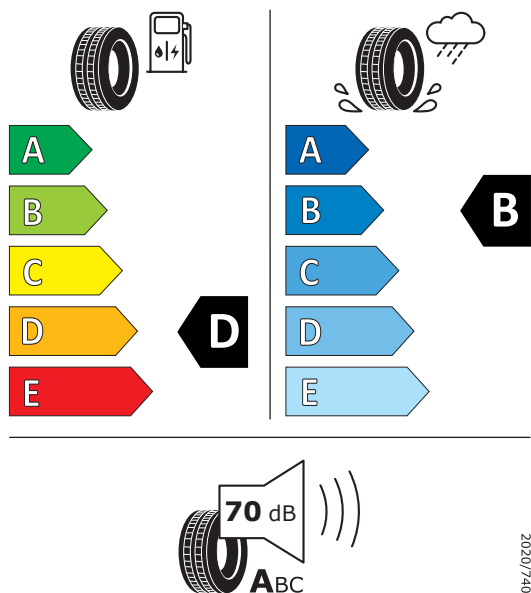

PIRELLI 39385

255/30ZR20 (92Y) XL C1

Product Information Sheet

Delegated Regulation (EU) 2020/740

Supplier name	PIRELLI
Commercial name	PZERO
Tyre type identifier	39385
Tyre size designation	255/30ZR20
Load-capacity index	92
Speed category symbol	(Y)
Fuel efficiency class	D
Wet grip class	B
External rolling noise class	A
External rolling noise value	70 dB
Severe snow tyre	No
Ice tyre	No
Date of start of production	12/20
Date of end of production	-
Load version	XL
Additional information	

PIRELLI 39386

265/30ZR20 (94Y) XL C1

Product Information Sheet

Delegated Regulation (EU) 2020/740

Supplier name	PIRELLI
Commercial name	PZERO
Tyre type identifier	39386
Tyre size designation	265/30ZR20
Load-capacity index	94
Speed category symbol	(Y)
Fuel efficiency class	D
Wet grip class	B
External rolling noise class	B
External rolling noise value	71 dB
Severe snow tyre	No
Ice tyre	No
Date of start of production	08/20
Date of end of production	-
Load version	XL
Additional information	

Information according to Regulation (EU) 2020/740:

Actual fuel savings and road safety depend heavily on the behaviour of drivers. Eco-driving can significantly reduce fuel consumption. Tyre pressure needs to be regularly checked to optimise fuel efficiency and wet grip. Stopping distances must always be respected.