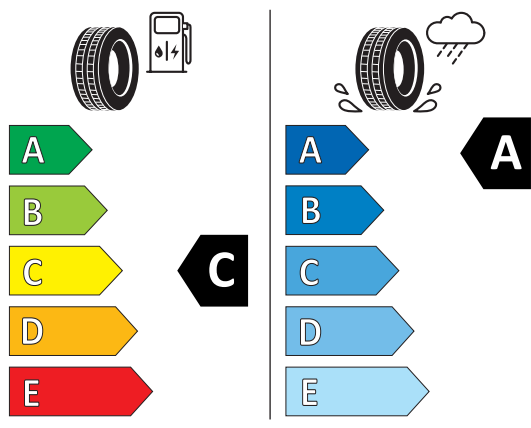

PIRELLI 31835

255/45ZR20 (105Y) XL C1

2020/740

Product Information Sheet Delegated Regulation (EU) 2020/740

Supplier name	PIRELLI
Commercial name	PZERO
Tyre type identifier	31835
Tyre size designation	255/45ZR20
Load-capacity index	105
Speed category symbol	(Y)
Fuel efficiency class	C
Wet grip class	A
External rolling noise class	B
External rolling noise value	71 dB
Severe snow tyre	No
Ice tyre	No
Date of start of production	11/18
Date of end of production	-
Load version	XL
Additional information	

PIRELLI 31834

285/40ZR20 (108Y) XL C1

2020/740

Product Information Sheet Delegated Regulation (EU) 2020/740

Supplier name	PIRELLI
Commercial name	PZERO
Tyre type identifier	31834
Tyre size designation	285/40ZR20
Load-capacity index	108
Speed category symbol	(Y)
Fuel efficiency class	C
Wet grip class	A
External rolling noise class	A
External rolling noise value	71 dB
Severe snow tyre	No
Ice tyre	No
Date of start of production	10/18
Date of end of production	-
Load version	XL
Additional information	

Information according to Regulation (EU) 2020/740:

Actual fuel savings and road safety depend heavily on the behaviour of drivers. Eco-driving can significantly reduce fuel consumption. Tyre pressure needs to be regularly checked to optimise fuel efficiency and wet grip. Stopping distances must always be respected.