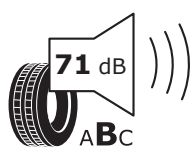

PIRELLI 31835

255/45ZR20 (105Y) XL C1

2020/740

Product Information Sheet Delegated Regulation (EU) 2020/740

Supplier name	PIRELLI
Commercial name	PZERO
Tyre type identifier	31835
Tyre size designation	255/45ZR20
Load-capacity index	105
Speed category symbol	(Y)
Fuel efficiency class	C
Wet grip class	A
External rolling noise class	B
External rolling noise value	71 dB
Severe snow tyre	No
Ice tyre	No
Date of start of production	11/18
Date of end of production	-
Load version	XL
Additional information	

PIRELLI 31834

285/40ZR20 (108Y) XL C1

2020/740

Product Information Sheet Delegated Regulation (EU) 2020/740

Supplier name	PIRELLI
Commercial name	PZERO
Tyre type identifier	31834
Tyre size designation	285/40ZR20
Load-capacity index	108
Speed category symbol	(Y)
Fuel efficiency class	C
Wet grip class	A
External rolling noise class	A
External rolling noise value	71 dB
Severe snow tyre	No
Ice tyre	No
Date of start of production	10/18
Date of end of production	-
Load version	XL
Additional information	