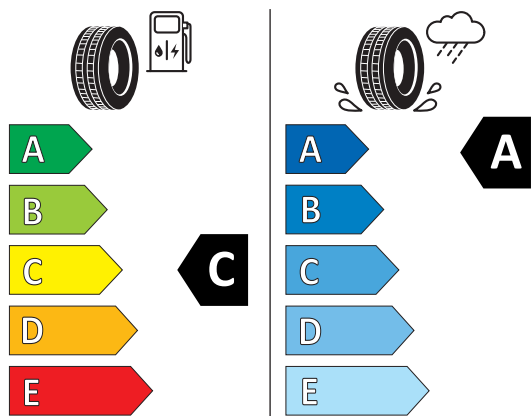

PIRELLI 31835

255/45ZR20 (105Y) XL C1

2020/740

Product Information Sheet Delegated Regulation (EU) 2020/740

Supplier name	PIRELLI
Commercial name	PZERO
Tyre type identifier	31835
Tyre size designation	255/45ZR20
Load-capacity index	105
Speed category symbol	(Y)
Fuel efficiency class	C
Wet grip class	A
External rolling noise class	B
External rolling noise value	71 dB
Severe snow tyre	No
Ice tyre	No
Date of start of production	11/18
Date of end of production	-
Load version	XL
Additional information	

PIRELLI 31834

285/40ZR20 (108Y) XL C1

2020/740

Product Information Sheet Delegated Regulation (EU) 2020/740

Supplier name	PIRELLI
Commercial name	PZERO
Tyre type identifier	31834
Tyre size designation	285/40ZR20
Load-capacity index	108
Speed category symbol	(Y)
Fuel efficiency class	C
Wet grip class	A
External rolling noise class	A
External rolling noise value	71 dB
Severe snow tyre	No
Ice tyre	No
Date of start of production	10/18
Date of end of production	-
Load version	XL
Additional information	

Information according to Regulation (EU) 2020/740:

Actual fuel savings and road safety depend heavily on the behaviour of drivers. Eco-driving can significantly reduce fuel consumption. Tyre pressure needs to be regularly checked to optimise fuel efficiency and wet grip. Stopping distances must always be respected.